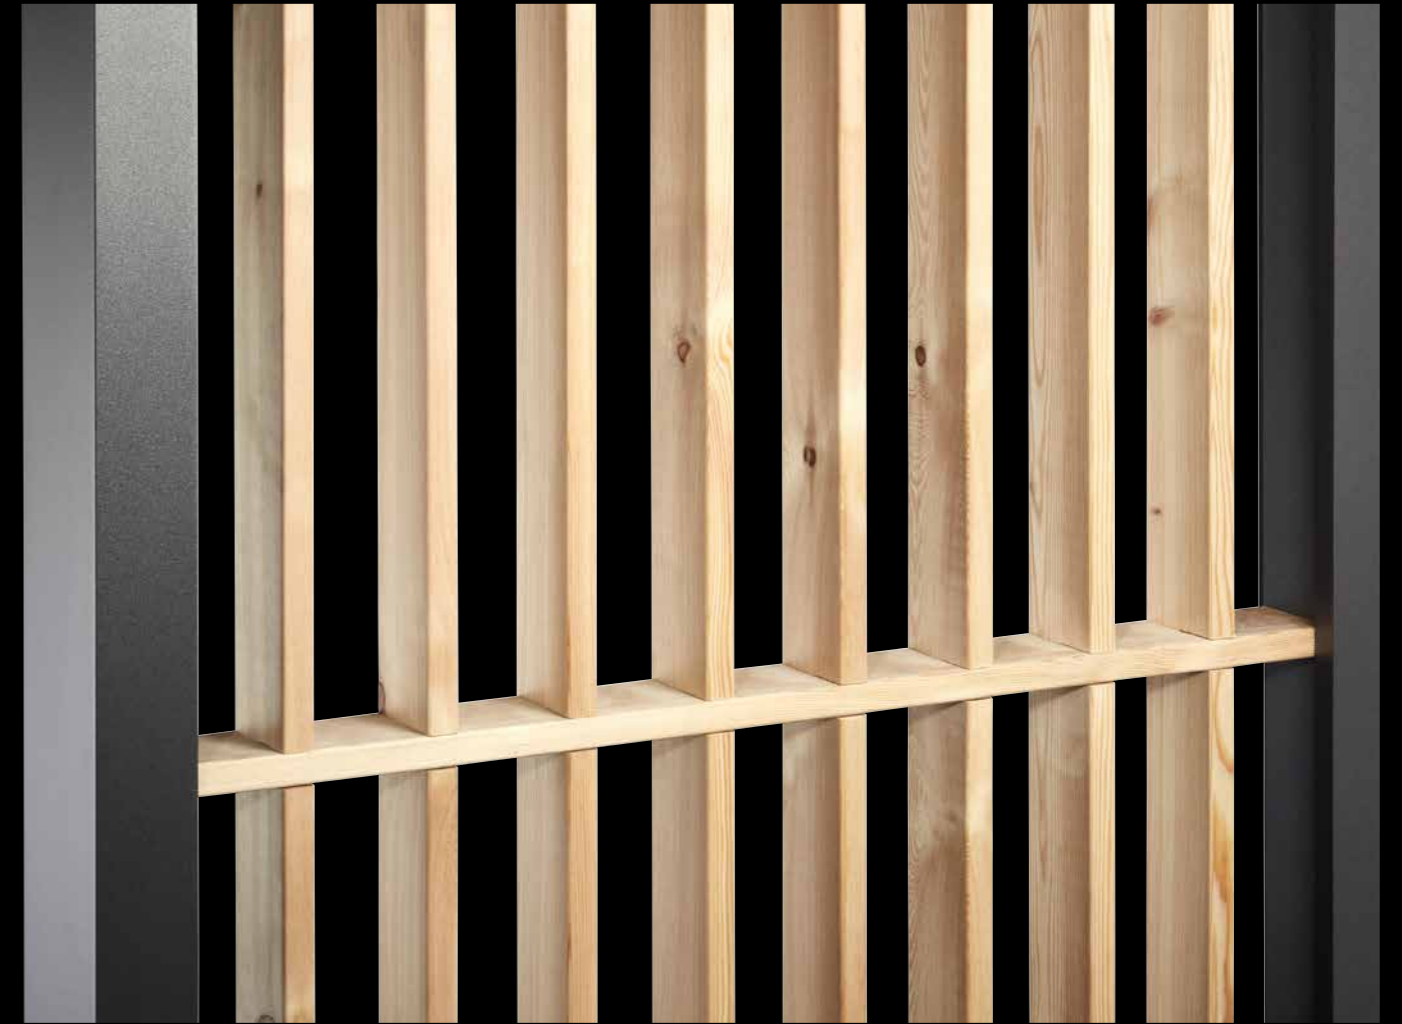

Noble processing

high-quality components

- straight structure