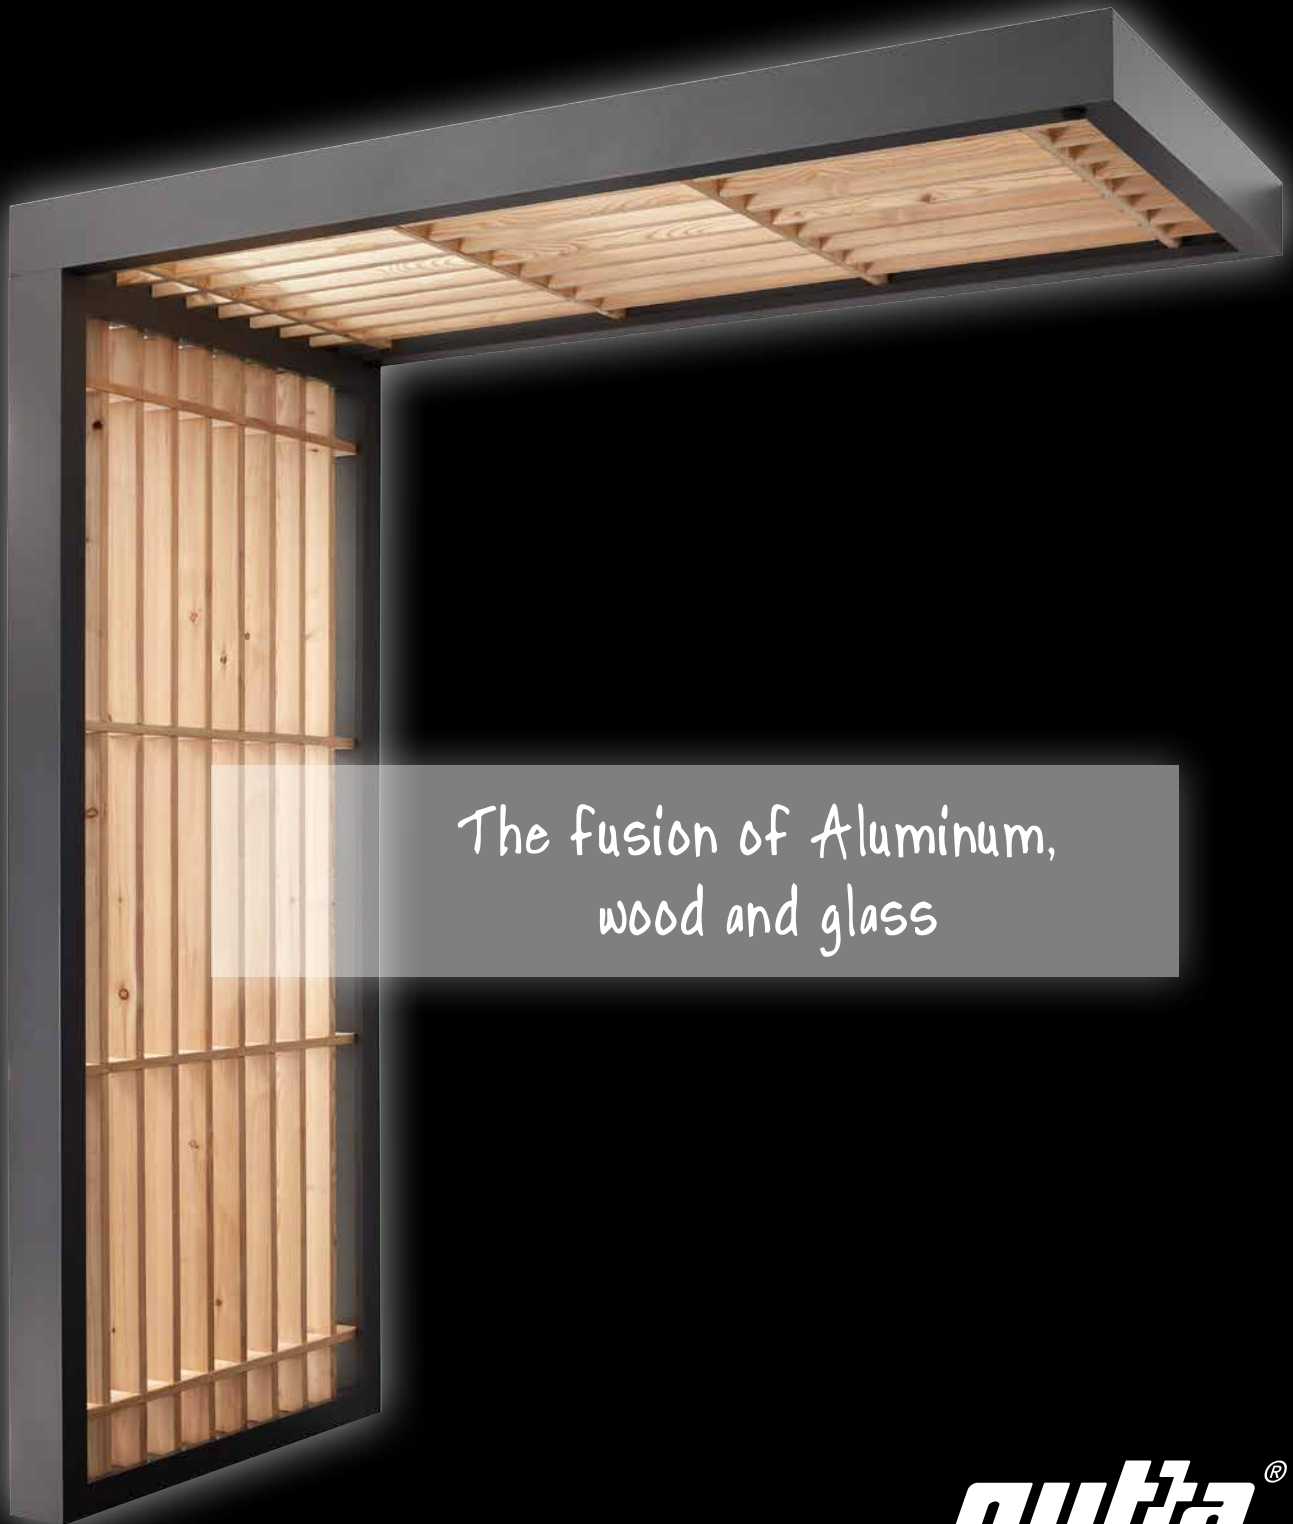

- NEW from September 2021 -

BS Timber-Line Canopies

The fusion of Aluminum,
wood and glass

gulta[®]

Aluminiumframe

Aluminium construction

- rustproof
- distortion-free
- light and stable

Powder coated

fine structure varnish

- scratch resistant
- durable and insensitive
- resistant

Natural wood

Siberian lark

- untreated (natural wood)
- highly weather resistant
- easy to clean
- individually adaptable
(oil, paint, varnish)

Safety glass

Single-pane safety glass

- in the side part
- brilliant view
- scratch, impact and breakage resistant
- Head part with acrylic glas

Rain drain integrated

Drainage

- invisible drain integrated in the side part
- or alternatively with water spout (spout included)