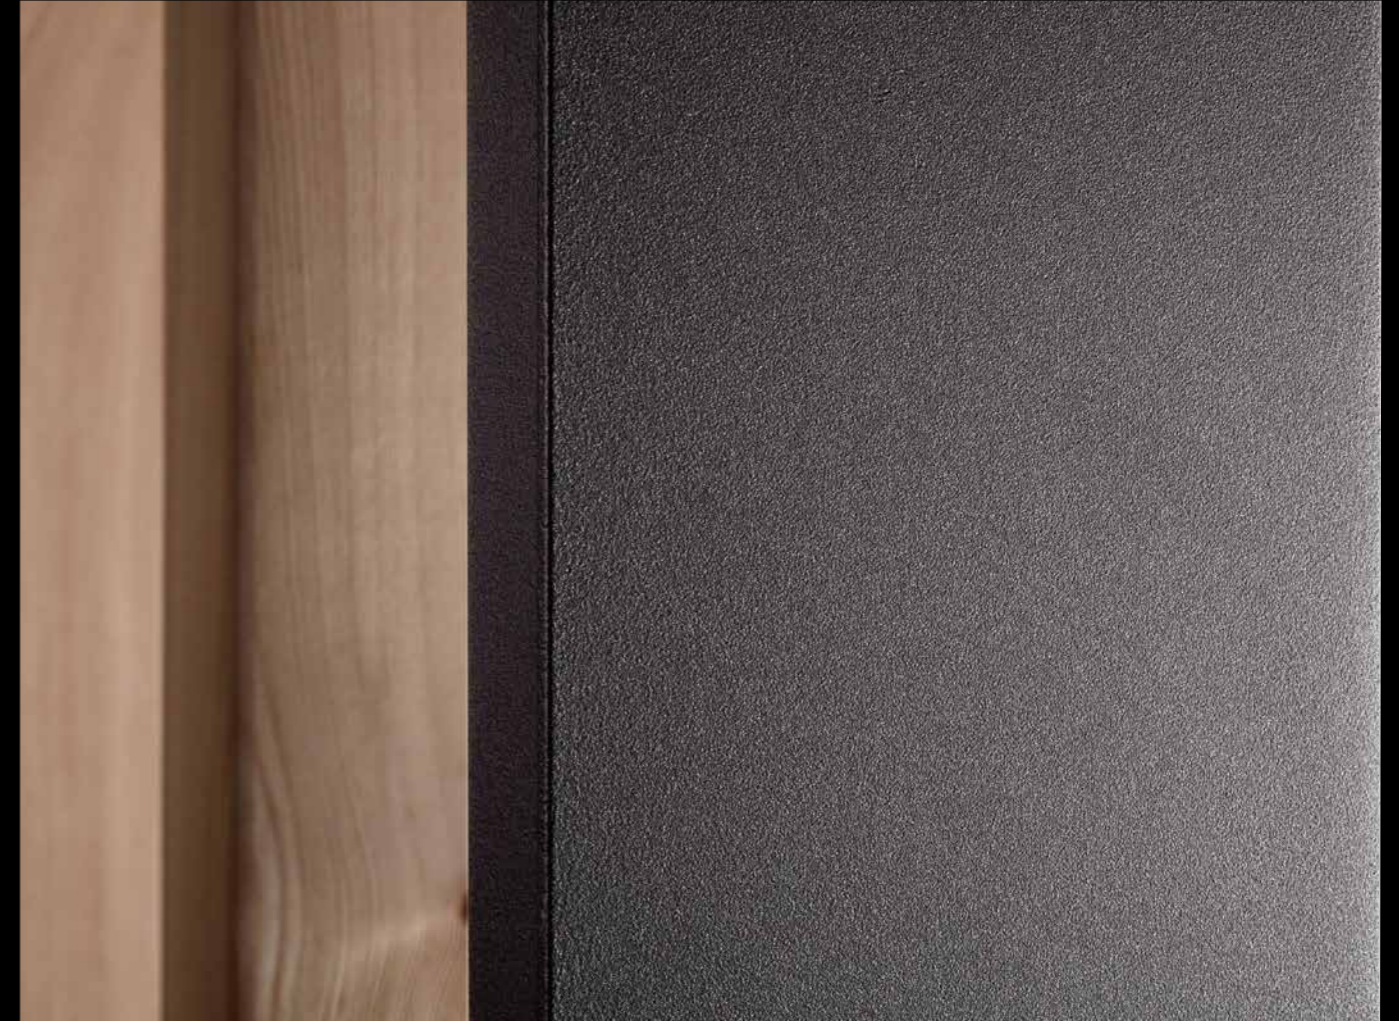

- NEW from September 2021 -

BS Timber-Line Canopies

The fusion of Aluminum,
wood and glass

gulta[®]

Aluminiumframe

Aluminium construction

- rustproof
- distortion-free
- light and stable

Powder coated

Safety glass

Single-pane safety glass

- in the side part
- brilliant view
- scratch, impact and breakage resistant
- Head part with acrylic glas

Rain drain integrated

Drainage

- invisible drain integrated in the side part
- or alternatively with water spout (spout included)