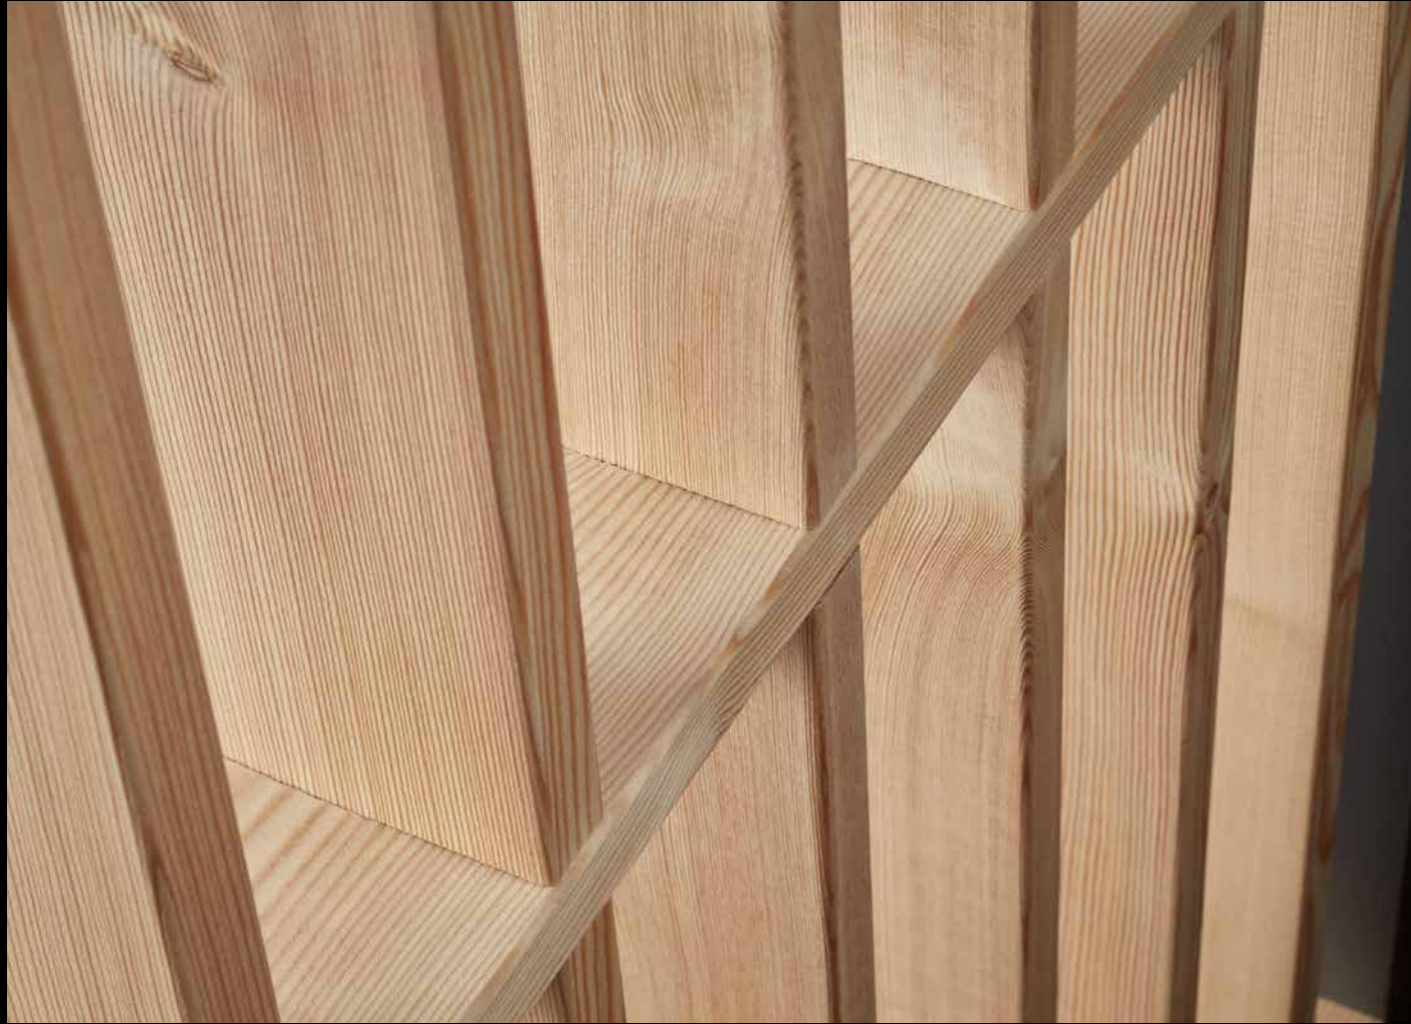

- NEW from September 2021 -

BS Timber-Line Canopies

The fusion of Aluminum,
wood and glass

gulta[®]

Aluminiumframe

Aluminium construction

- rustproof
- distortion-free
- light and stable

Powder coated

fine structure varnish

- scratch resistant
- durable and insensitive
- resistant

Natural wood

Siberian lark

- untreated (natural wood)
- highly weather resistant
- easy to clean
- individually adaptable
(oil, paint, varnish)

Safety glass

Single-pane safety glass

- in the side part
- brilliant view
- scratch, impact and breakage resistant
- Head part with acrylic glas

Rain drain integrated

Drainage

- invisible drain integrated in the side part
- or alternatively with water spout (spout included)

Dimensions

Depth roof / side panel:	90 cm
Roof width:	160 cm, 200 cm, 250 cm
Height side part:	220 cm

Roof surface

Timber-Line 160:	1.44 m ²
Timber-Line 200:	1.80 m ²
Timber-Line 250:	2.25 m ²

Weight

Timber-Line 160:	approx. 30.7 kg
Timber-Line 200:	approx. 38.4 kg
Timber-Line 250:	approx. 48.0 kg
Side panel 220:	approx. 41.6 kg
Roof thickness:	12.5 cm